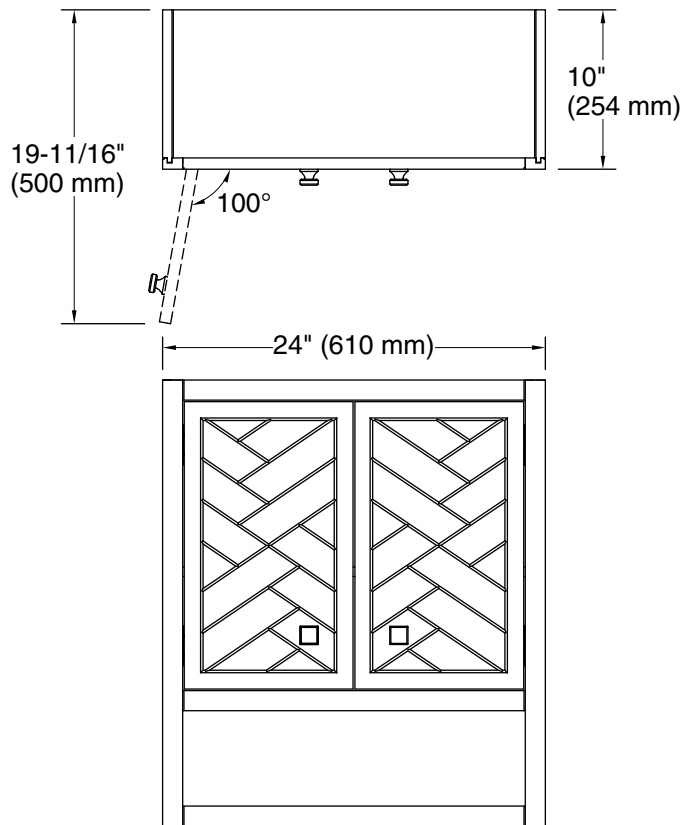

**Beauxline™**  
24" x 28" wall cabinet  
**K-33533-ASB**

**Features**

- Open shelf offers easy access to storage, while interior shelf provides ample space for extra toilet paper
- Three-way adjustable slow-close door hinges for easy cabinet access
- Finish-matched 10"-deep cabinet interior
- Customize your storage with optional accessories such as floor liners, drawer organizers, and perfectly sized containers (sold separately)
- Coordinates with K-33534 upgraded hardware finishes (sold separately)

### Technical Information

All product dimensions are nominal.