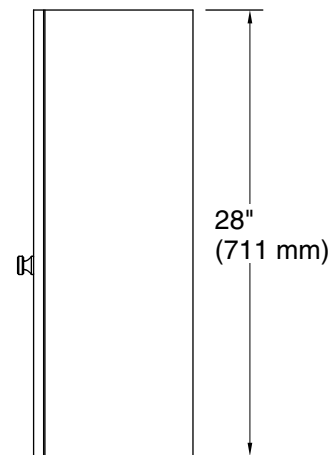

**Beauxline™**  
24" x 28" wall cabinet  
**K-33533-ASB**

**Features**

- Open shelf offers easy access to storage, while interior shelf provides ample space for extra toilet paper
- Three-way adjustable slow-close door hinges for easy cabinet access
- Finish-matched 10"-deep cabinet interior
- Customize your storage with optional accessories such as floor liners, drawer organizers, and perfectly sized containers (sold separately)
- Coordinates with K-33534 upgraded hardware finishes (sold separately)

### Technical Information

All product dimensions are nominal.